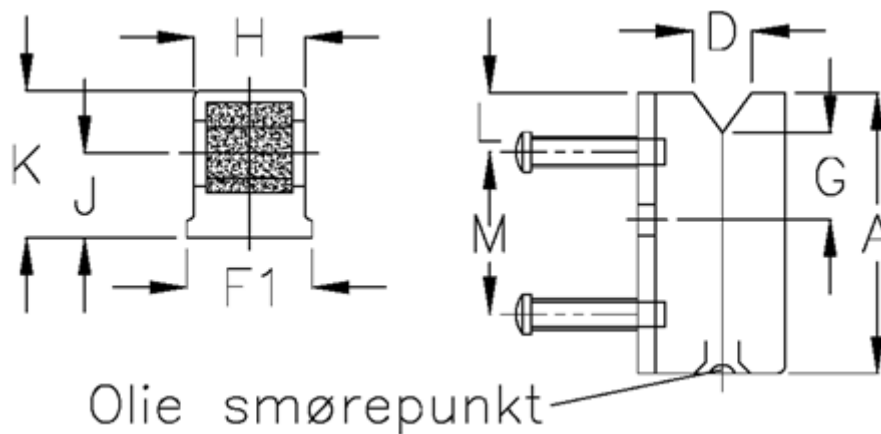

Data Sheet

Article number: 059040121

Description: Hepco lubricator compact LB 12 C

Measures

A = 13.0

D = 3.1

F1 = 17

G = 12

H = 5.2

J = 5.46

K = 10.0

L = 3.00

M = 6.5

Weight kg/1000 = 0.002